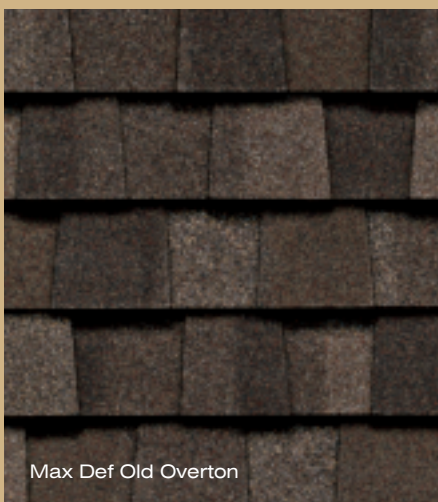

Quality. Durability. Style. Color.

When you select a roof for your home,
there's a lot to consider.

That's when a roof becomes more than just a roof.
The same way a home is more than just a house.

You want the best for your home
and everything in it.

Max Def Cobblestone Gray

Max Def Resawn Shake

Max Def Weathered Wood

Max Def Colonial Slate

Max Def Old Overton

Max Def Burnt Sienna

Max Def Shenandoah

Max Def Moire Black