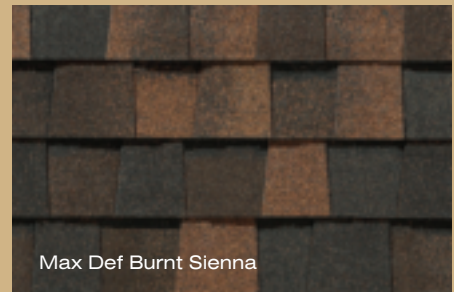

Max Def Cobblestone Gray

Max Def Colonial Slate

Max Def Georgetown Gray

Max Def Resawn Shake

Max Def Weathered Wood

Max Def Driftwood

Max Def Praire Wood

Max Def Shenandoah

“Best Buy”

As ranked by a leading
Consumer Magazine.

Shown in Weathered Wood

takes roofing to a higher level

Durable, beautiful color-blended line of shingles. The widest array of colors to suit any trim, stucco or siding color. Manufactured with self-sealing adhesive strips and a wide nailing zone, larger than competitors for ease of installation so your roofing job is complete in no time.