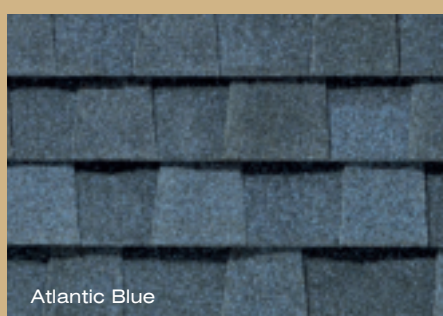

STREAK Fighter[®]

See actual warranty for specific details and limitations.

LANDMARK® color palette

Shown in Weathered Wood

Shown in Landmark Weathered Wood

easy selection

Add a little accent to your roof.

For a finishing touch to cap hips and ridges, CertainTeed offers Cedar Crest—available in colors to coordinate with your Landmark shingles. CertainTeed also offers Shadow Ridge, a low-profile design for capping hip and ridges. CertainTeed Swiftstart is recommended to be used as the starter course.