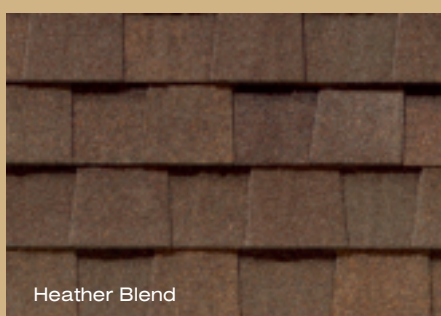

STREAK Fighter[®]

See actual warranty for specific details and limitations.

LANDMARK® color palette

Shown in Weathered Wood

Shown in Landmark Weathered Wood

easy selection

Add a little accent to your roof.

For a finishing touch to cap hips and ridges, CertainTeed offers Cedar Crest—available in colors to coordinate with your Landmark shingles. CertainTeed also offers Shadow Ridge, a low-profile design for capping hip and ridges. CertainTeed Swiftstart is recommended to be used as the starter course.