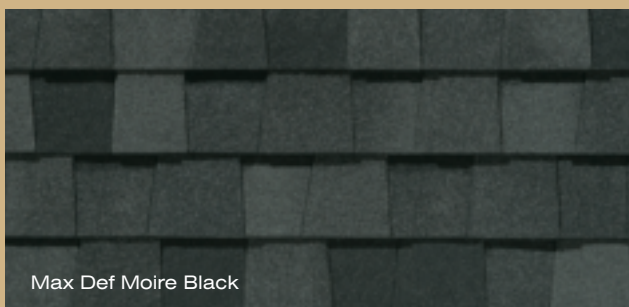

See actual warranty for specific details and limitations.

LANDMARK® PREMIUM color palette

max def colors - Look deeper. With Max Def, a new dimension is added to shingles with a richer mixture of surface granules. You get a brighter, more vibrant, more dramatic appearance and depth of color. And the natural beauty of your roof shines through.