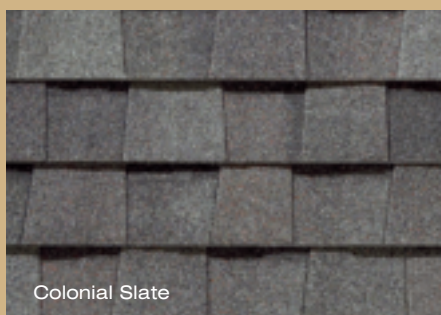

STREAK Fighter[®]

See actual warranty for specific details and limitations.

LANDMARK® color palette

Shown in Weathered Wood

Shown in Landmark Weathered Wood

easy selection

Add a little accent to your roof.

For a finishing touch to cap hips and ridges, CertainTeed offers Cedar Crest—available in colors to coordinate with your Landmark shingles. CertainTeed also offers Shadow Ridge, a low-profile design for capping hip and ridges. CertainTeed Swiftstart is recommended to be used as the starter course.