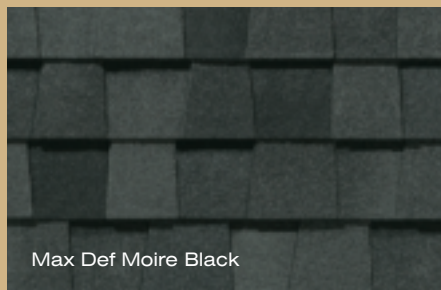

Max Def Cobblestone Gray

Max Def Colonial Slate

Max Def Georgetown Gray

Max Def Resawn Shake

Max Def Weathered Wood

Max Def Driftwood

Max Def Praire Wood

Max Def Shenandoah

Max Def Burnt Sienna

Max Def Atlantic Blue

Max Def Hunter Green

Max Def Heather Blend

Max Def Pewter

Max Def Moire Black

LANDMARK[®]

with
STREAK Fighter[®]

“Best Buy”

As ranked by a leading
Consumer Magazine.

Shown in Weathered Wood

takes roofing to a higher level

Durable, beautiful color-blended line of shingles. The widest array of colors to suit any trim, stucco or siding color. Manufactured with self-sealing adhesive strips and a wide nailing zone, larger than competitors for ease of installation so your roofing job is complete in no time.