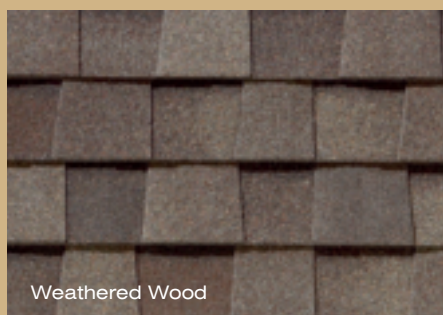

Shown in Max Def Weathered Wood

LANDMARK[®] PREMIUM with STREAKFighter[®]

lasting beauty... exceptional durability... peace of mind

When you choose Landmark Premium, you make the decision that assures the beauty, durability and security of your home for generations.

STREAK Fighter[®]

See actual warranty for specific details and limitations.

LANDMARK® color palette

Shown in Weathered Wood

Shown in Landmark Weathered Wood

easy selection

Add a little accent to your roof.

For a finishing touch to cap hips and ridges, CertainTeed offers Cedar Crest—available in colors to coordinate with your Landmark shingles. CertainTeed also offers Shadow Ridge, a low-profile design for capping hip and ridges. CertainTeed Swiftstart is recommended to be used as the starter course.