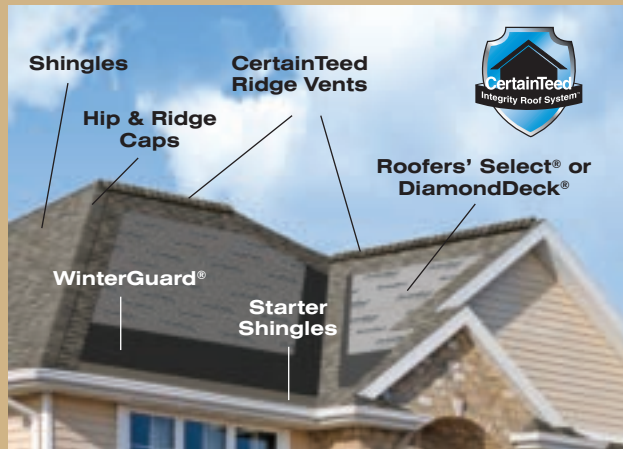

# Integrity Roof System™

A systems approach combines high-performance components – underlayments, shingles, accessory products and ventilation – to make the Integrity Roof System a complete roofing solution. When you choose an Integrity Roof System, you gain the advantage of having CertainTeed as your single manufacturing source to stand behind its roof system components.