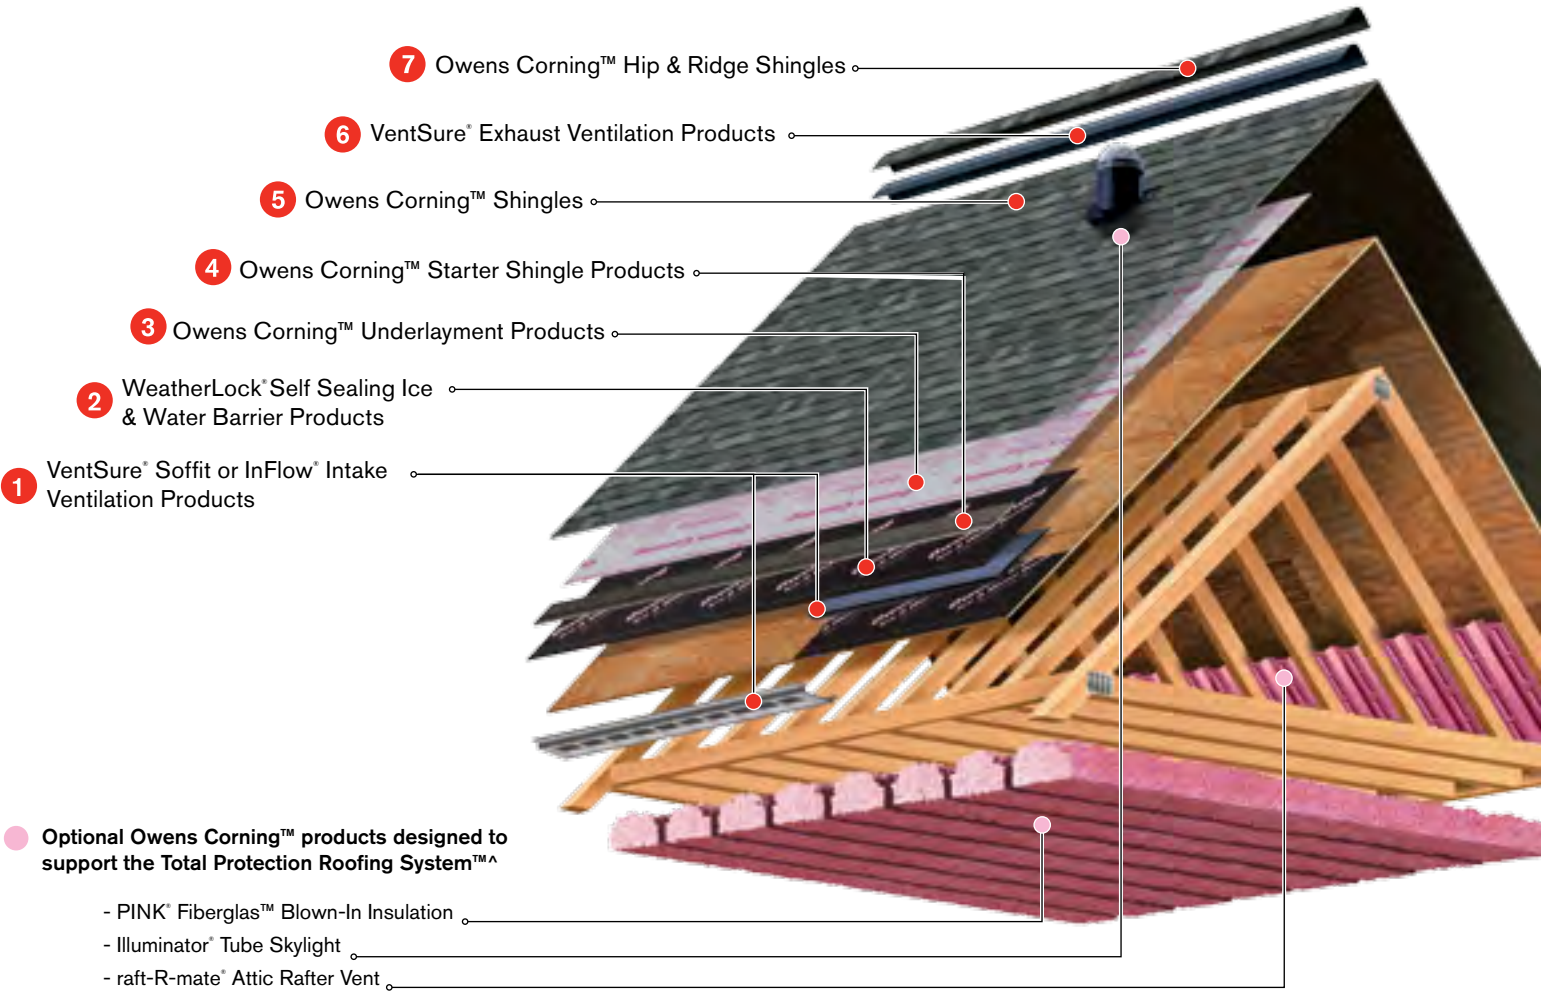

Oakridge®
Desert Tan†

The Total Protection Roofing System™^

Working together to help protect and enhance your home.

It takes more than just shingles to protect your home. It takes an integrated system of components and layers designed to withstand the forces of nature outside while controlling temperature and humidity inside.

The Owens Corning™ Total Protection Roofing System™^ gives you the assurance that all of your Owens Corning™ roofing components are working together to help increase the performance of your roof — and to enhance the comfort and enjoyment of those who live beneath it.

^Excludes non-Owens Corning™ roofing products such as flashing, fasteners and wood decking.

Help protect against heat and moisture buildup by creating a balanced flow of air through your attic.

Help protect vulnerable areas where water can do the most damage: eaves, valleys, dormers and skylights.

Help prevent damage from wind-driven rain by providing an additional layer of protection between the shingles and roof deck.

Enjoy clean lines and faster, easier installation by eliminating the need to cut shingle tabs.