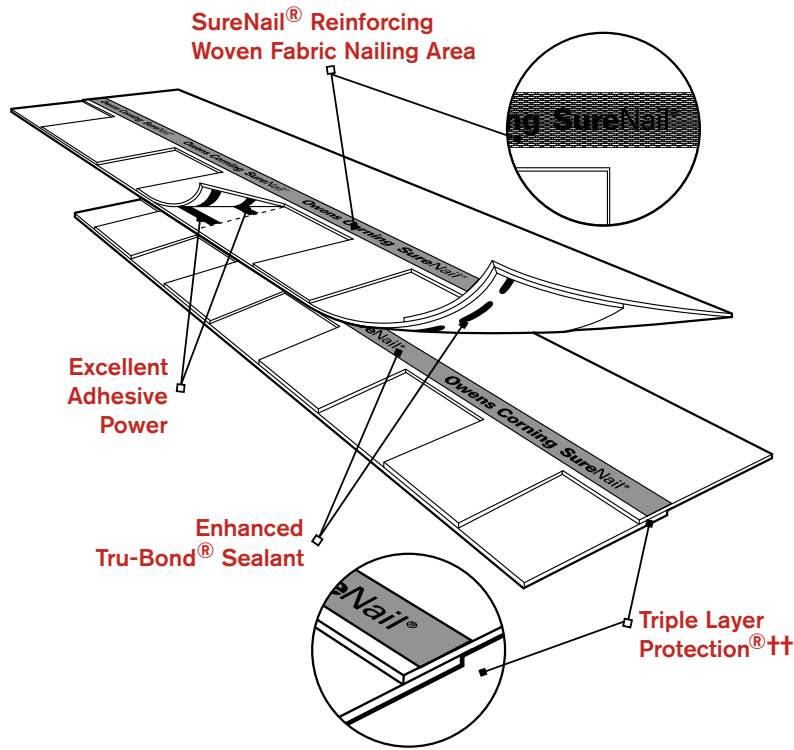

The SureNail® Difference— A technological breakthrough in roofing.

The innovative features of Owens Corning™ TruDefinition® Duration® Designer Colors Collection Shingles with patented SureNail Technology offer the following:

Breakthrough Design. Featuring a tough, woven engineered reinforcing fabric to deliver consistent fastening during installation.

Triple Layer Protection®. A unique “triple layer” of reinforcement occurs when the fabric overlays the common bond of the shingle laminate layers that offers excellent fastener holding power.

Superior Adhesion. Our enhanced Tru-Bond®** sealant grips tightly to the engineered fabric nailing strip on the shingle below.

Excellent Adhesive Power. Specially formulated, wide adhesive bands help keep shingle layers laminated together.

Exceptional Wind Resistance. Engineered to deliver 130-MPH* wind warranty performance with only 4 nails. Fewer nails required can mean fewer deck penetrations.

SureNail Technology U.S. Patent 7,836,654 and other patents pending.