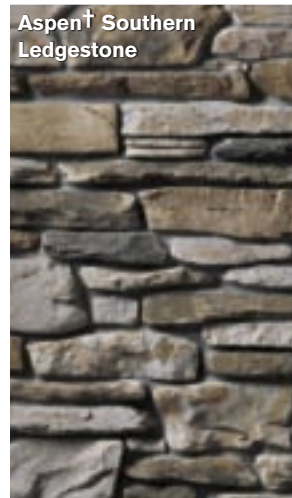

Aged Copper Inspirational Color Palettes