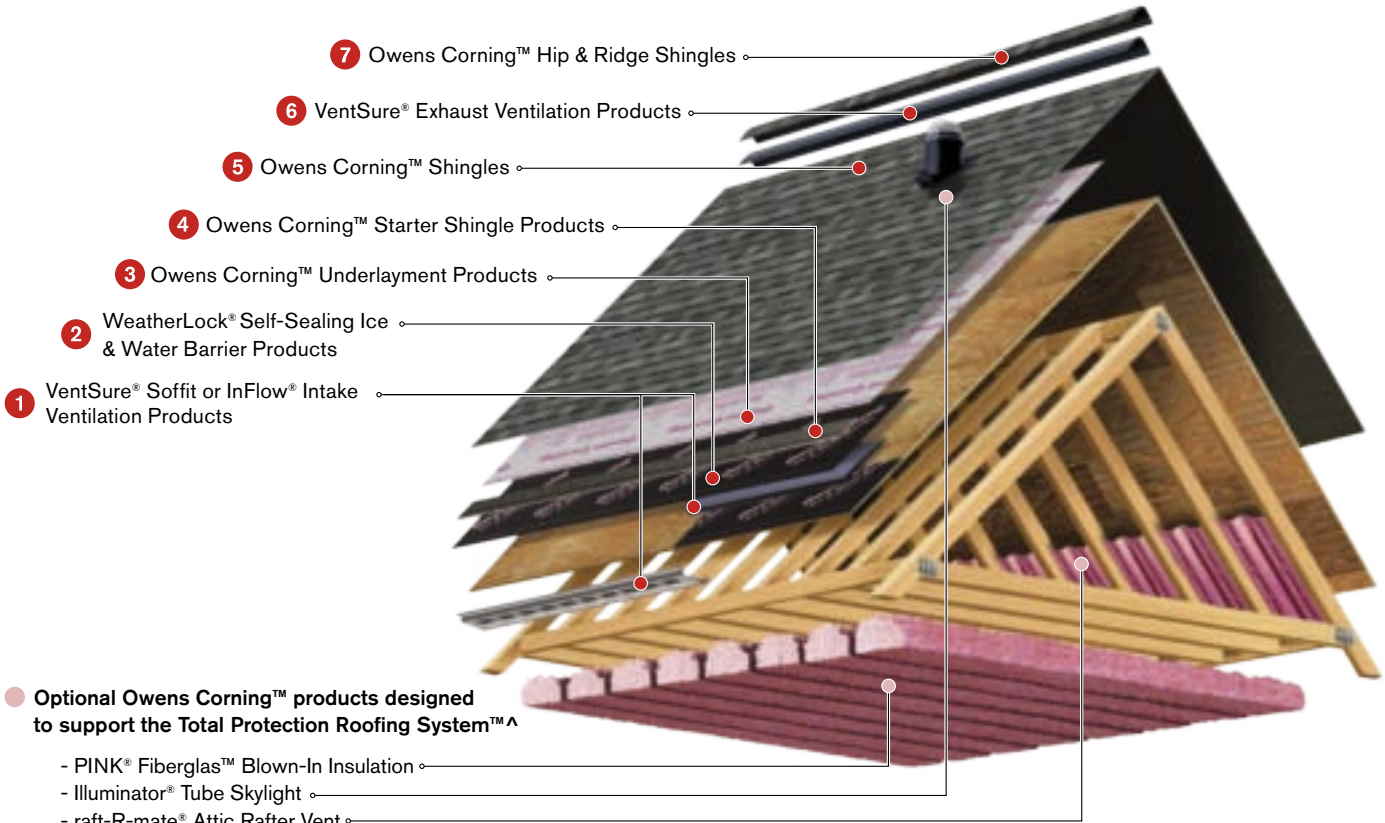

SureNail Technology U.S. Patent 7,836,654 and other patents pending.

Medona Canyon†

Storm Cloud†

Summer Harvest†

Designer Colors Collection

Merlot†

Pacific Wave†

Sand Dune†

Slate†

The Total Protection Roofing System™^

Working together to help protect and enhance your home.

It takes more than just shingles to protect your home. It takes an integrated system of components and layers designed to withstand the forces of nature outside while controlling temperature and humidity inside. The Owens Corning™ Total Protection Roofing System™^ gives you the assurance that all of your Owens Corning™ roofing components are working together to help increase the performance of the roof — and to enhance the comfort and enjoyment of those who live beneath it.

Help prevent damage from wind-driven rain by providing an additional layer of protection between the shingles and roof deck.

Enjoy clean lines and faster, easier installation by eliminating the need to cut shingle tabs.