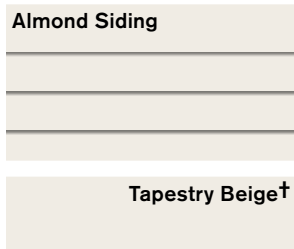

Harlequin
Blue†

Waterbury
Cream†

Fog† Southern
Ledgestone

Beige Siding

Citronée†

Take a departure from your old roof. Our Sand Dune shingles give a serene, yet stately impression. Whether your home is brick or stone or has siding, this roof will give it new life. For ideas, just take a look at the unique palettes at right suggested by color expert Lee Eiseman.

Sand Dune†

Sand Dune†

Sedona Canyon

Smoky bark and warm sandstone accents bring a touch of the Southwest to your home. *TruDefinition Duration Designer Colors* Collection Shingles in Sedona Canyon take cues from the serenity and beauty of nature—for one awe-inspiring view.

After
Sedona Canyon†

Before

Caramel† Country
Ledgestone

Sedona Canyon Inspirational Color Palettes

Sea View†

Plymouth
Brown†

Aspen† Southern
Ledgestone

Sandstone Siding