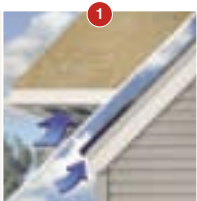

Slate†

The Total Protection Roofing System™^

Working together to help protect and enhance your home.

It takes more than just shingles to protect your home. It takes an integrated system of components and layers designed to withstand the forces of nature outside while controlling temperature and humidity inside. The Owens Corning™ Total Protection Roofing System™^ gives you the assurance that all of your Owens Corning™ roofing components are working together to help increase the performance of the roof — and to enhance the comfort and enjoyment of those who live beneath it.

^Excludes non-Owens Corning™ roofing products such as flashing, fasteners and wood decking.

Help protect against heat and moisture buildup by creating a balanced flow of air through your attic.

Help protect vulnerable areas where water can do the most damage: eaves, valleys, dormers and skylights.