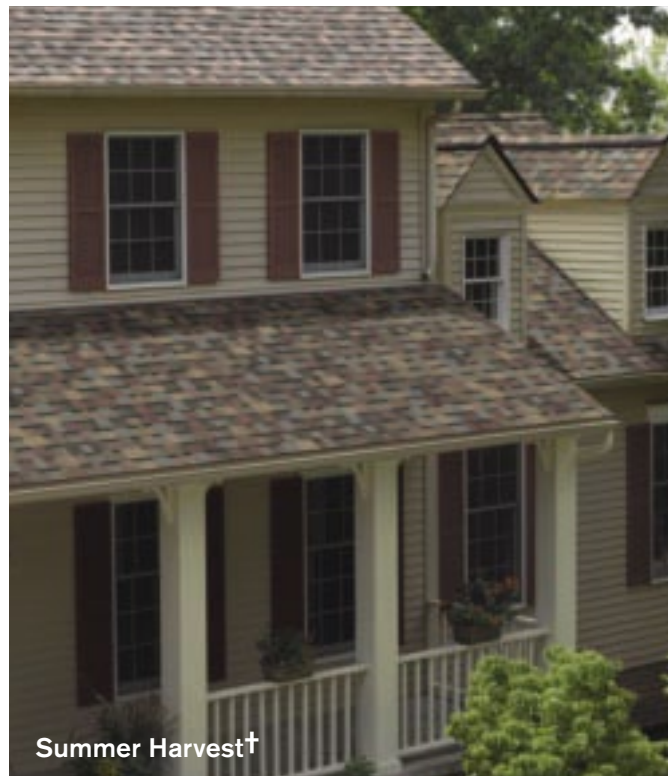

Intense Harmony

Bright. Bold. Brilliant. The world is full of color. From the cars we drive to the appliances we buy, we have the power to choose the colors we surround ourselves with. If you're looking to make your home truly vibrant, don't overlook the power of using color on your roof to help coordinate exterior accents like paint, trim and even landscaping. TruDefinition® Duration® Designer Colors Collection Shingles can bring it all together—helping to improve your home's aesthetics and perceived value—with maximum vibrancy and colors you won't find anywhere else.

TruDefinition Duration Designer Colors Collection Shingles feature the high-performance durability of SureNail® Technology with triple layer protection and excellent adhesive power. Plus, they boast a Limited Lifetime Warranty*/# (for as long as you own your home), and can stand up to 130-MPH* winds.

Whether you're looking to add more drama to your home or give it a knockout new look, you'll be amazed at the difference that *TruDefinition Duration* Designer Colors Collection Shingles can make—they offer brilliant impact and curb appeal like you never imagined. And when your home's elements work in harmony, the look will be vibrant, cohesive and undeniably spectacular.